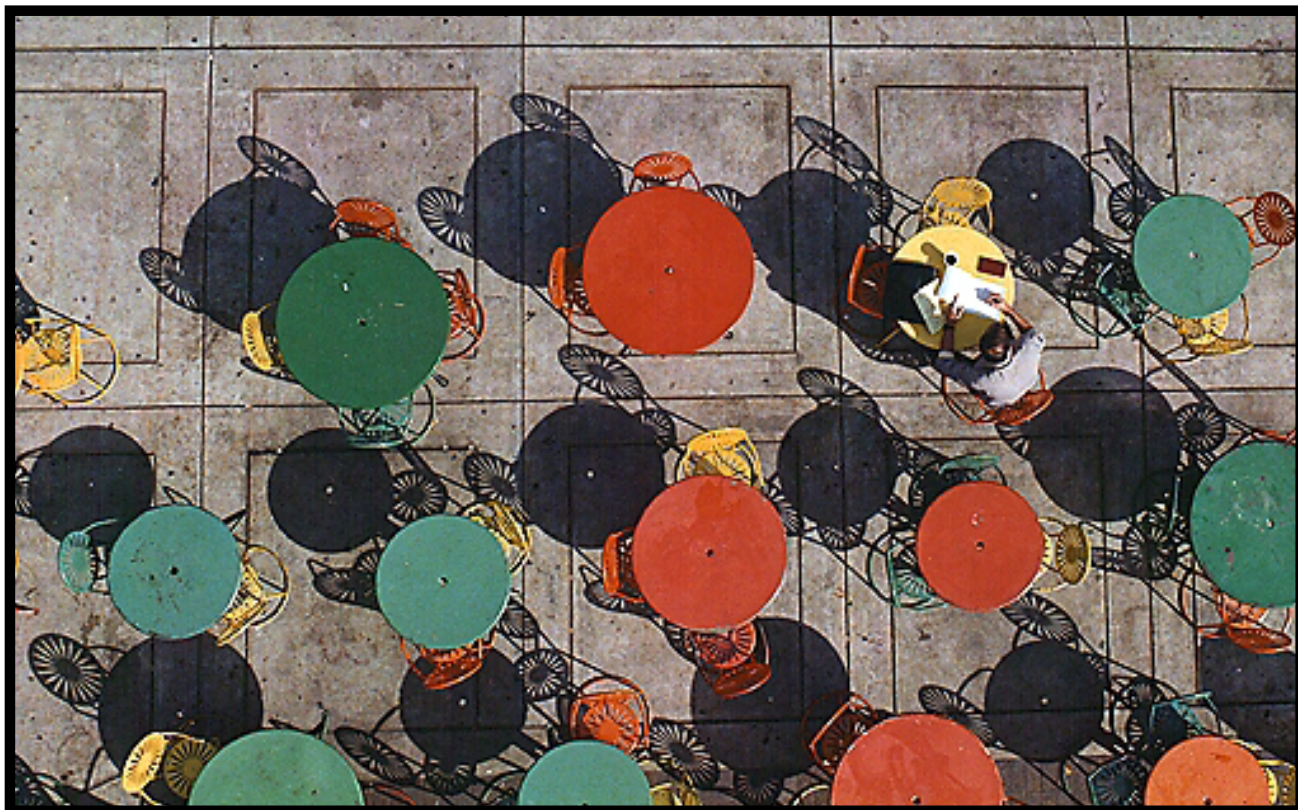

WORLD KITE MUSEUM 1995 EDDY CENTENNIAL AERIAL PHOTO CONTEST WINNERS

the aerial eye

bonus pages

fall 1995

above: **GRAND PRIZE:** SuperFly at Fanø by Wolfgang Bieck

below: **HONORABLE MENTION:** Lighthouse by Masami Nakajima

WORLD KITE MUSEUM 1995 EDDY CENTENNIAL AERIAL PHOTO CONTEST WINNERS

the aerial eye

bonus pages

fall 1995

above: **HONORABLE MENTION:** Chairs on the Terrace by Craig Wilson

below: **HONORABLE MENTION:** Canoes at Rest by Craig Wilson